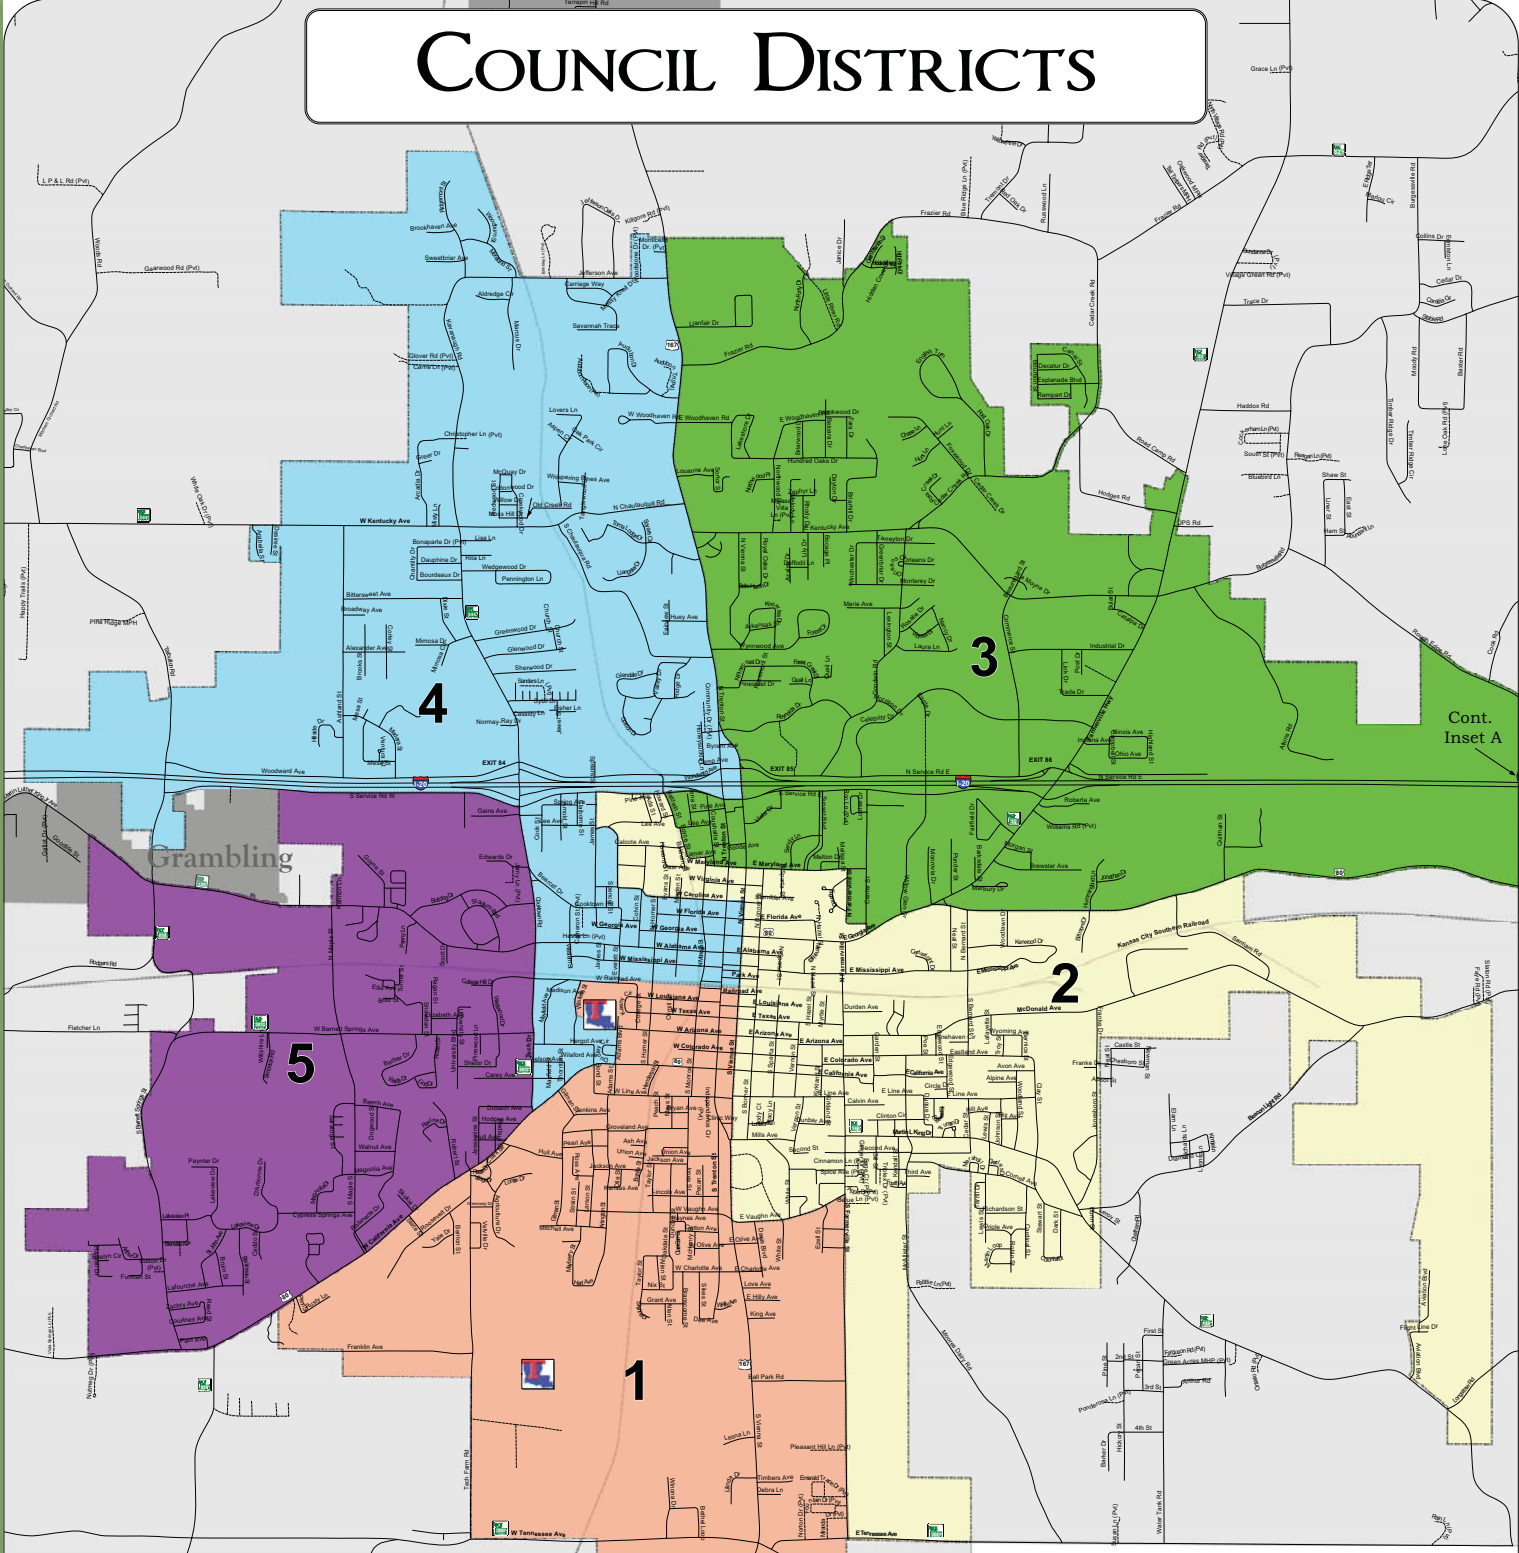

COUNCIL DISTRICTS

Legend

- Council District 1
- Council District 2
- Council District 3
- Council District 4
- Council District 5
- Ruston

By:
City of Ruston Public Works Administration